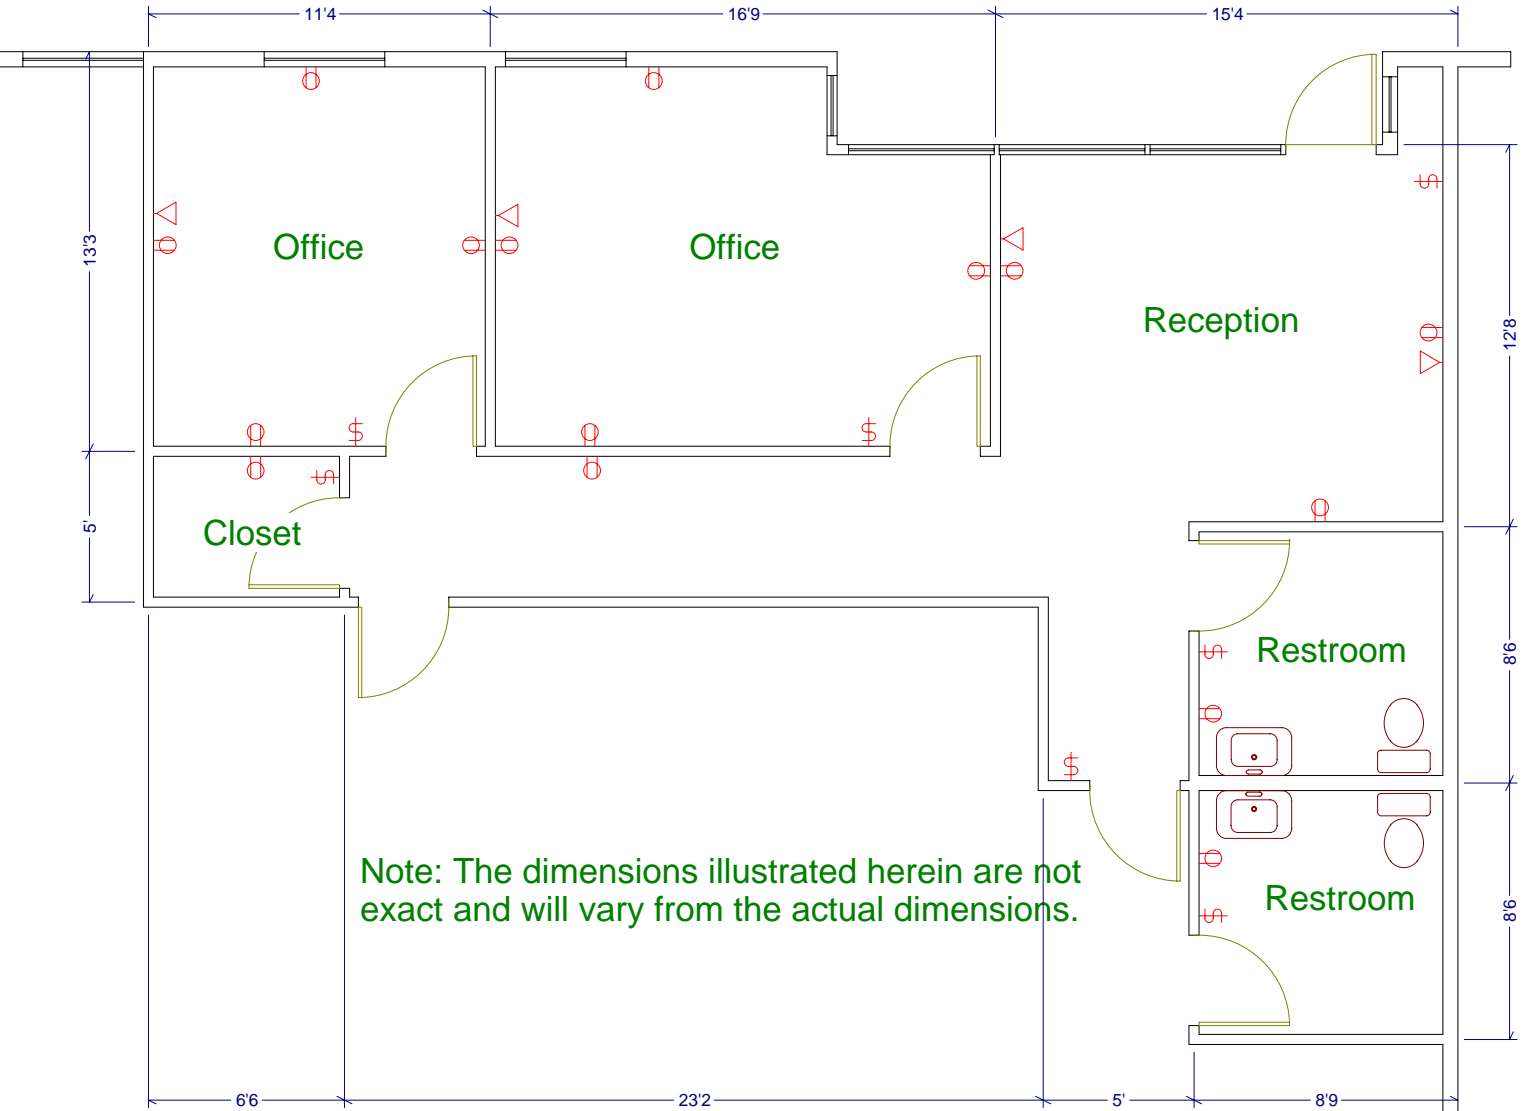

+/- 915 Sq. Ft. - Office

THE ARROYO

WEST SUNSET ROAD · LAS VEGAS, NEVADA 89113